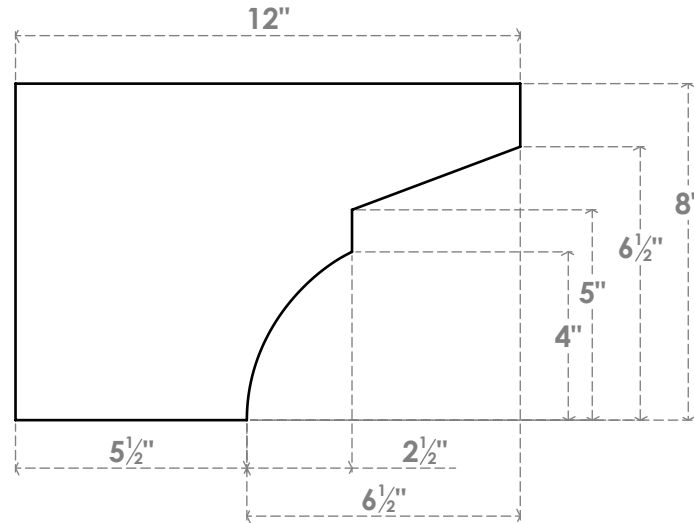

RFTP04X08X12MON

4"W X 8"H X 12"L MONTEREY ARCHITECTURAL GRADE PVC RAFTER TAIL

SIDE PROFILE

ISOMETRIC

FRONT PROFILE

EKENA MILLWORK
 2300 WEST MAIN ST.
 CLARKSVILLE, TX 75426
 TOLL FREE: 866-607-0453
 WWW.EKENAMILLWORK.COM