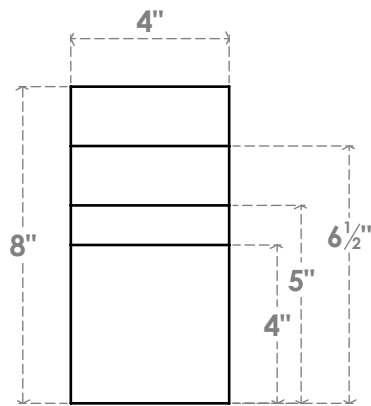

RFTP04X08X12MON

4"W X 8"H X 12"L MONTEREY ARCHITECTURAL GRADE PVC RAFTER TAIL

SIDE PROFILE

ISOMETRIC

FRONT PROFILE

EKENA MILLWORK
 2300 WEST MAIN ST.
 CLARKSVILLE, TX 75426
 TOLL FREE: 866-607-0453
 WWW.EKENAMILLWORK.COM

NOTES

1. INSTALLATION TO BE COMPLETED IN ACCORDANCE WITH MANUFACTURER'S SPECIFICATIONS.
2. DRAWING MAY NOT BE TO SCALE
3. THIS DRAWING IS INTENDED FOR DESIGN AND PLANNING PURPOSES ONLY.
4. ALL INFORMATION CONTAINED HEREIN WAS CURRENT AT THE TIME OF DEVELOPMENT BUT MUST BE REVIEWED AND APPROVED BY THE PRODUCT MANUFACTURER TO BE CONSIDERED ACCURATE.
5. ARCHITECTURAL GRADE PVC PRODUCTS ARE MADE FROM EXPANDED CELLULAR PVC AND COME NATURALLY WHITE BUT MAY BE PAINTED